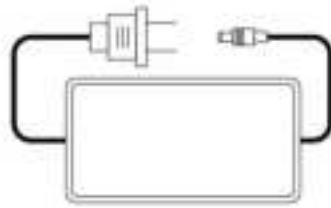

10CM Flat Tesla Coil User Manual

① Install the discharge needle

② Connect the power to the model

③ Plug the power

10CM Planar Tesla Coil Packi ng Li st

Neon bubble x 2

Discharge needle x 1

Power adapter x 1

Tesla coil x 1

Safety Warning

Because solid-state Tesla coils work in a strong magnetic field, strong electric field, the surrounding metal objects, including wires, cables, and nearby electronic equipment will generate an induced current, and generate strong electromagnetic radiation. As a result, the start-up experiment may lead to life-threatening failure of these devices as they are carried by implantable/non-implantable electronic medical devices. Those with pacemakers are not allowed. Those with pacemakers please stay away from the equipment.